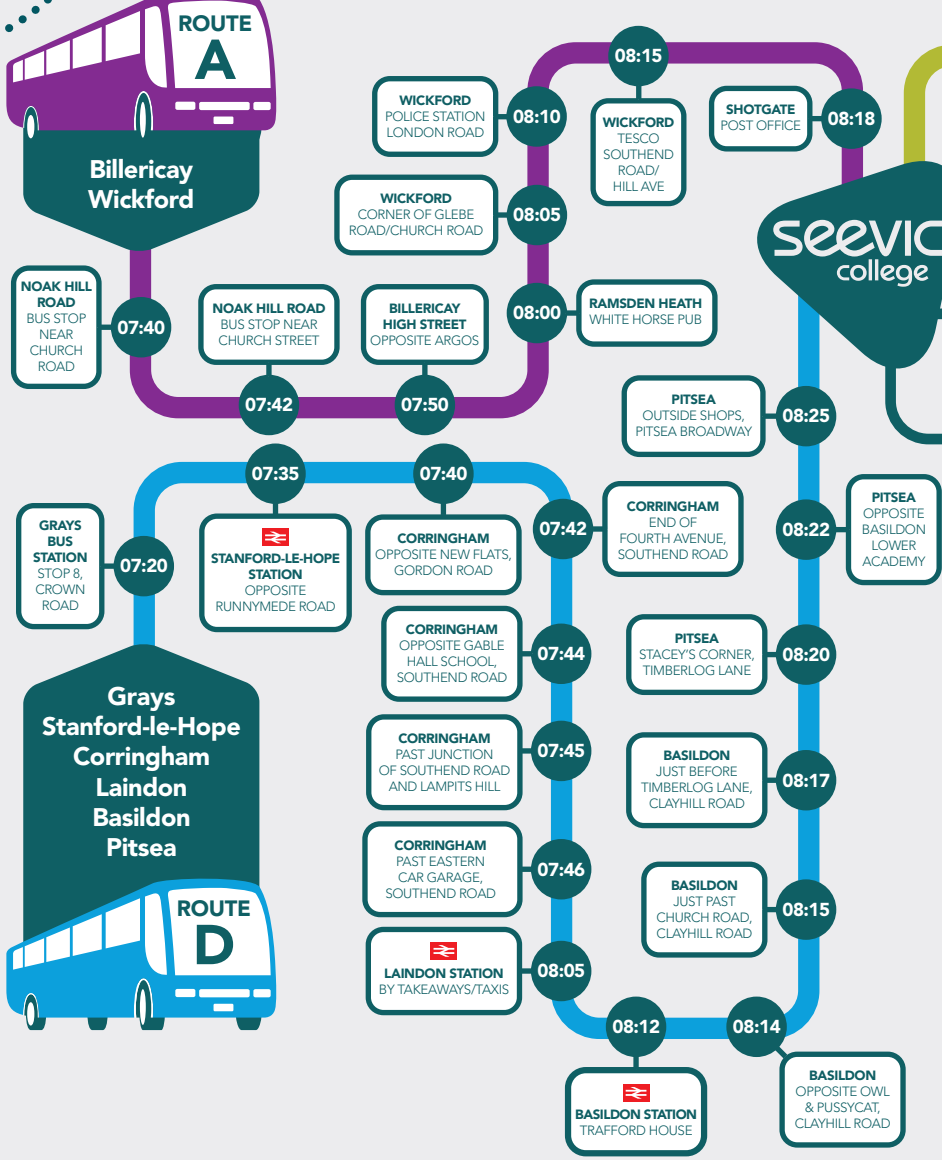

College Bus

From only £12 a week!†

Our College Bus is often cheaper than public transport and Essex County Council's Post 16 Transport assistance. You don't have to pay it all up front either – you pay each term.

Billericay Wickford

**Grays
Stanford-le-Hope
Corringham
Laindon
Basildon
Pitsea**

**Grays
Stanford-le-Hope
Corringham
Laindon
Basildon
Pitsea**

**Grays
Stanford-le-Hope
Corringham
Laindon
Basildon
Pitsea**

Rochford Hockley Rayleigh

First Essex 21 21A 25B 27 28*

ARRIVA a company 1*

Please note: Seevic College bus routes are subject to sufficient demand. The information on this map is accurate at the time of going to print, but can be subject to change. We constantly review our routes – so please let us know if our buses don't currently cover your area. If you would like more information or have any queries regarding transport, including how to find out if you are eligible for financial support, please contact our Student Advisors on 01268 882 666.

*It is recommended that you contact the bus companies for further information, as routes are subject to change.
†For up-to-date prices please contact Admissions on 01268 882 618.