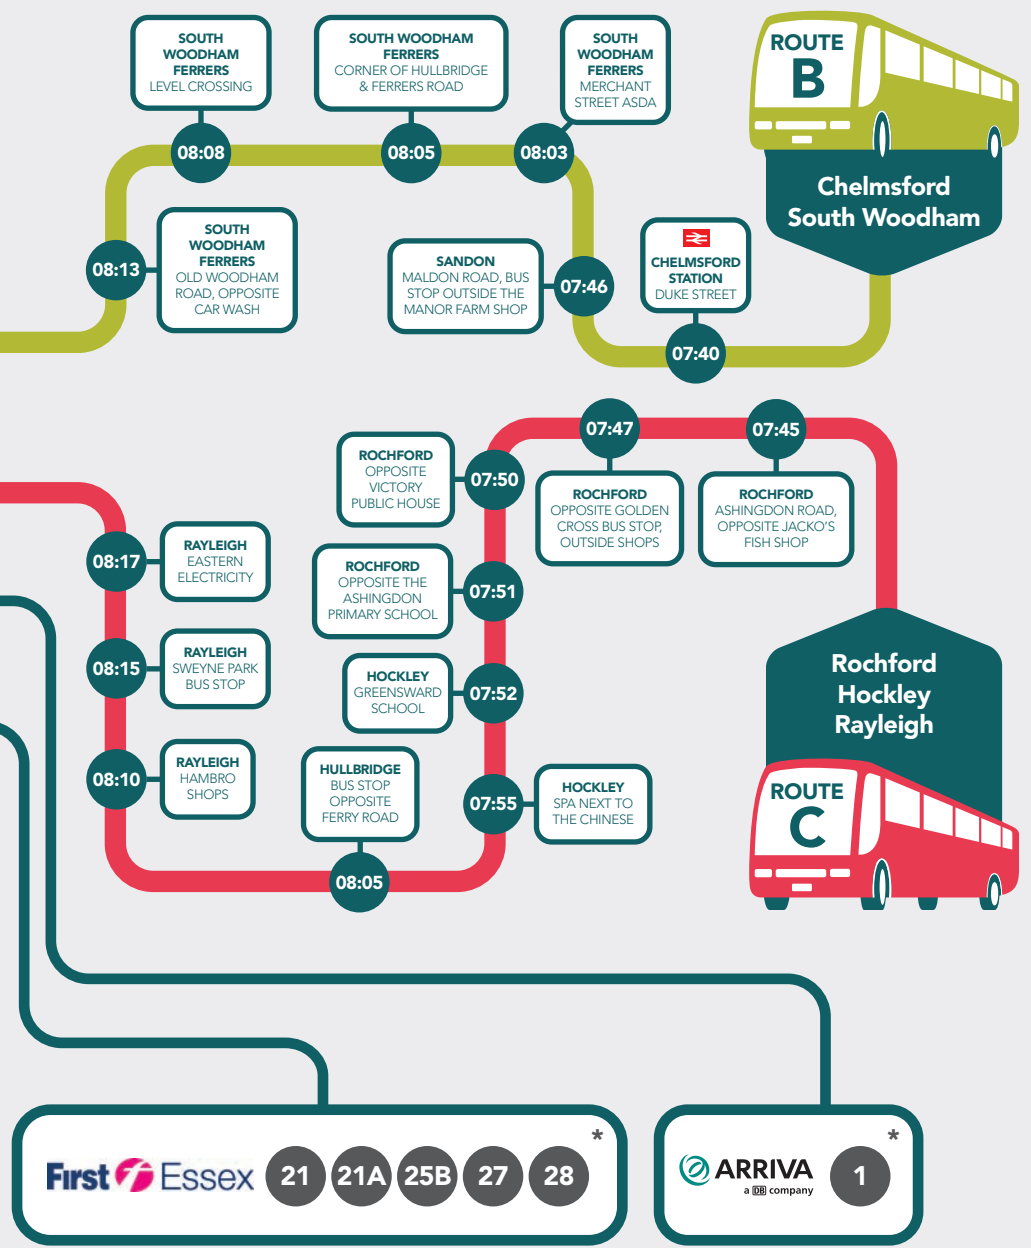

Billericay Wickford

**Grays
Stanford-le-Hope
Corringham
Laindon
Basildon
Pitsea**

**Grays
Stanford-le-Hope
Corringham
Laindon
Basildon
Pitsea**

**Grays
Stanford-le-Hope
Corringham
Laindon
Basildon
Pitsea**

Rochford Hockley Rayleigh

First Essex 21 21A 25B 27 28*

ARRIVA a company 1*

Please note: Seevic College bus routes are subject to sufficient demand. The information on this map is accurate at the time of going to print, but can be subject to change. We constantly review our routes – so please let us know if our buses don't currently cover your area. If you would like more information or have any queries regarding transport, including how to find out if you are eligible for financial support, please contact our Student Advisors on 01268 882 666.